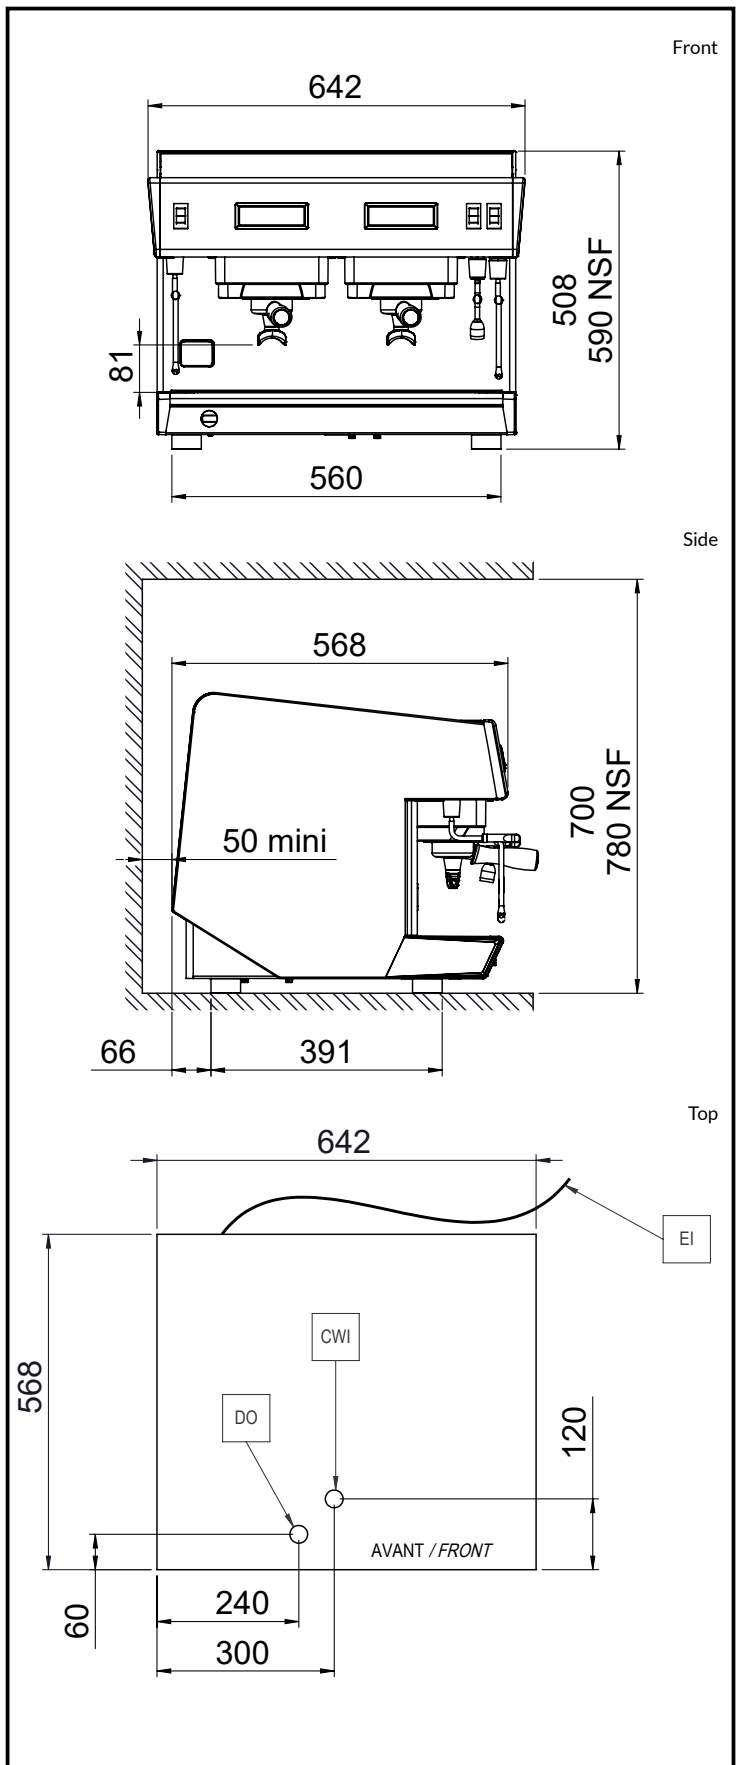

Classic 2 groups

Electric

Supply voltage:

602631 (CLASSIC2) 400 V/3N ph/50 Hz

Electrical power max.: 4.7 kW

Plug type: Cable without plug

Water:

Cold water temperature (min/max): 5 / 60 °C

Key Information:

External dimensions,

Width: 642 mm

External dimensions,

Depth: 568 mm

External dimensions,

Height: 580 mm

Net weight: 55 kg

Shipping volume: 0.71 m³

Sustainability

Current consumption: 7.2 Amps

Certifications

The company reserves the right to make modifications to the products without prior notice. All information correct at time of printing.

2024.12.22

Part of Electrolux Professional Group

UNIC